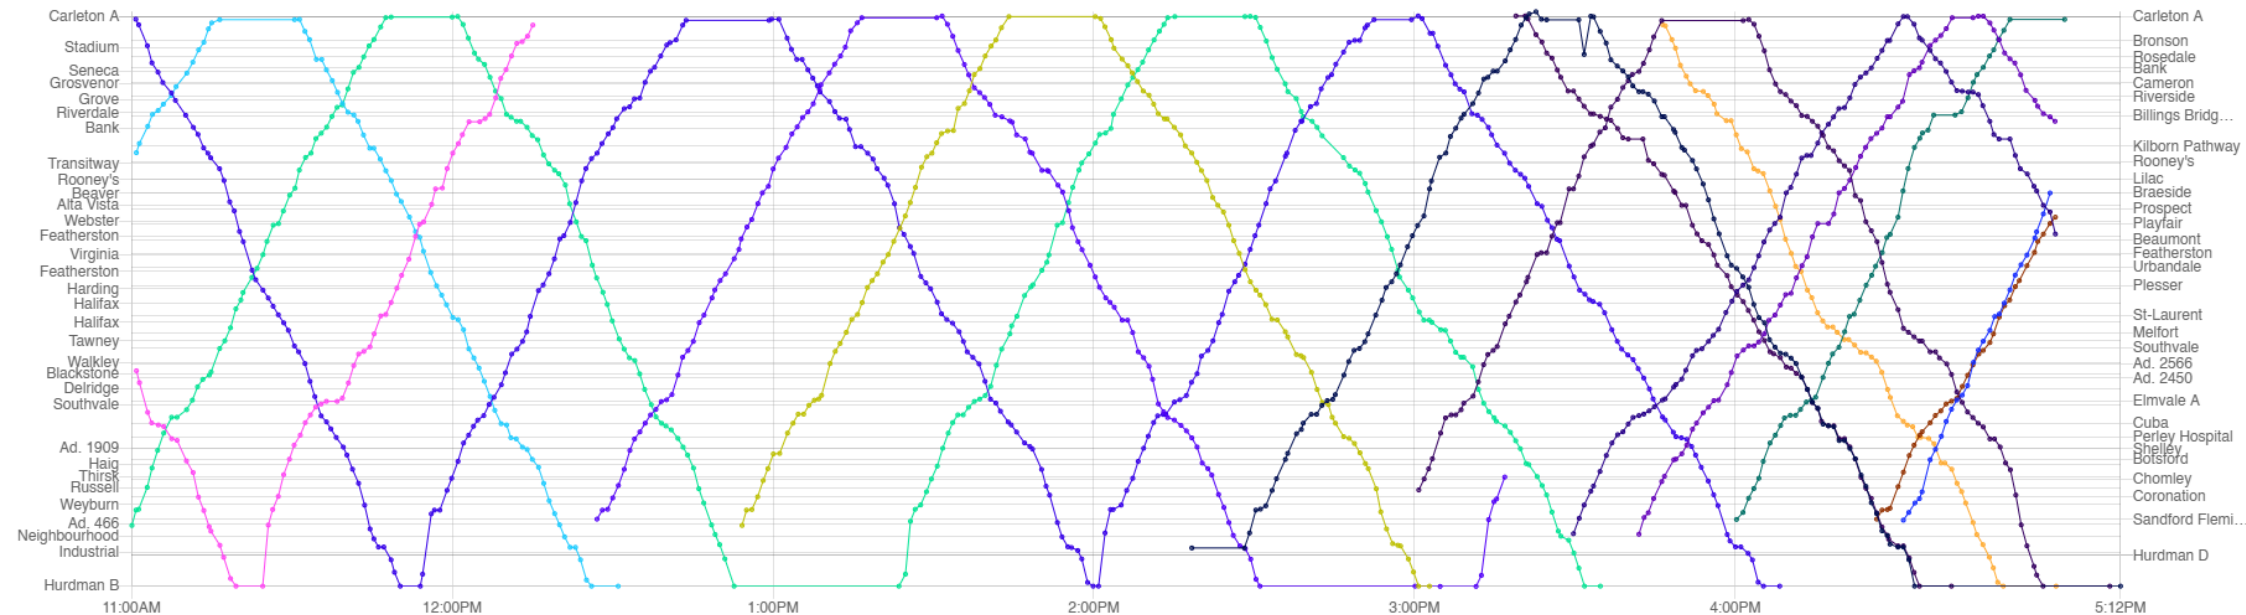

Route 48 | 4 May string chart (1)

Route 48 | 4 May string chart (3)

Route 48 | 5 May string chart (1)

Route 48 | 5 May string chart (2)

Route 48 | 5 May string chart (3)

Route 48 | 6 May string chart (1)

Route 48 | 6 May string chart (2)

Route 48 | 6 May string chart (3)

Route 48 | 7 May string chart (1)

Route 48 | 7 May string diagram (2)

Route 48 | 7 May string diagram (3)

Route 48 | 8 May string diagram (1)

Route 48 | 8 May string diagram (2)

Route 48 | 9 May string diagram (2) - WEEKEND

Route 48 | 10 May string diagram (1) - WEEKEND

Route 48 | 10 May string diagram (2) - WEEKEND