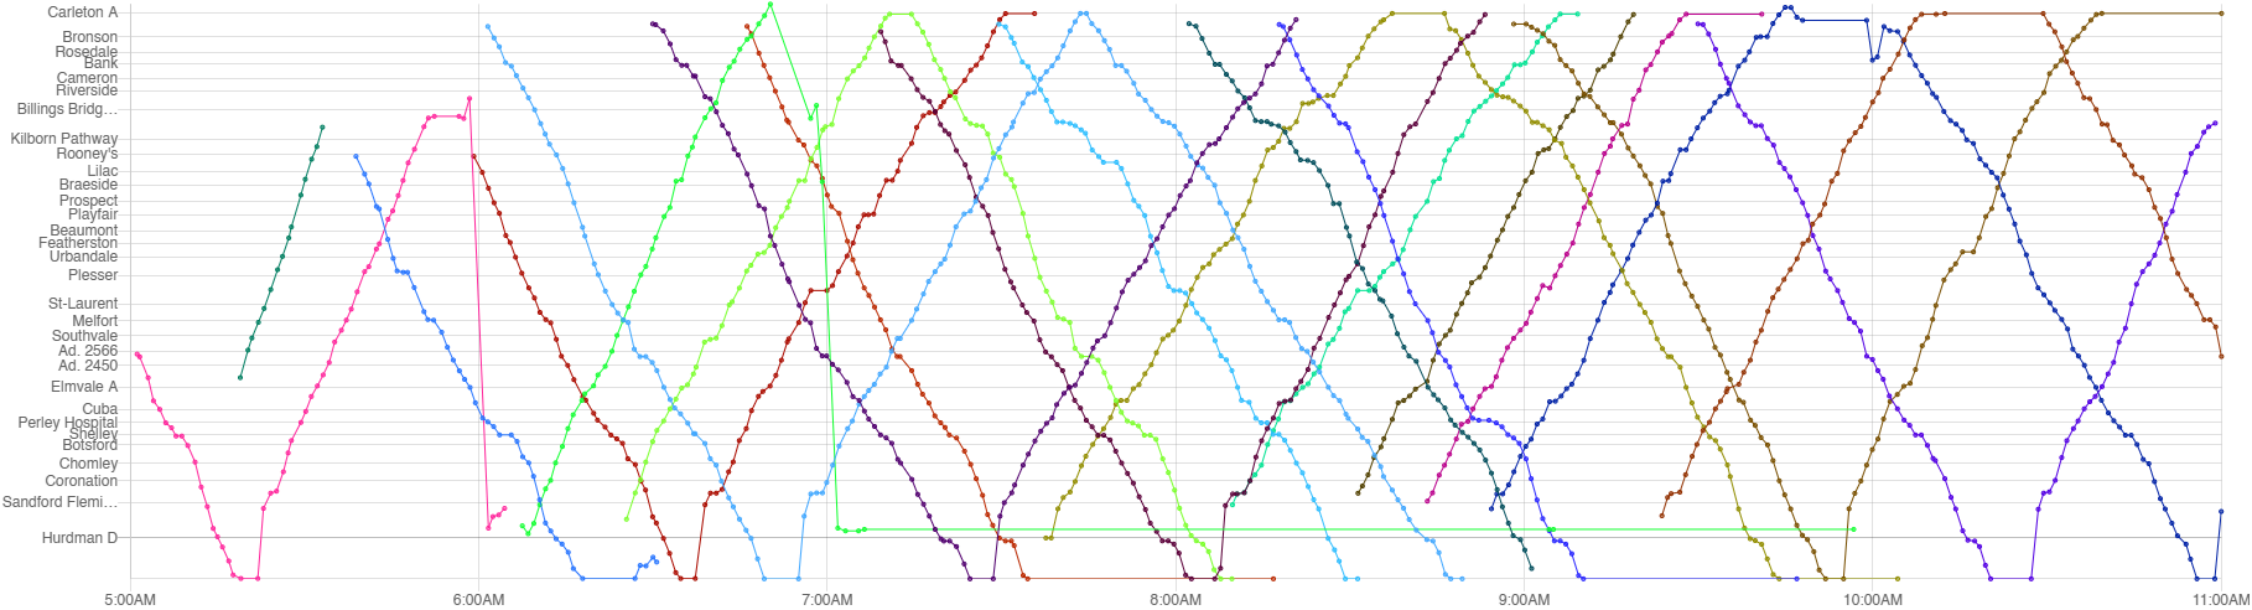

Route 48 | 4 May string chart (1)

Route 48 | 4 May string chart (3)

Route 48 | 5 May string chart (1)

Route 48 | 5 May string chart (2)

Route 48 | 5 May string chart (3)

Route 48 | 6 May string chart (1)

Route 48 | 6 May string chart (2)

Route 48 | 6 May string chart (3)

Route 48 | 7 May string chart (1)

Route 48 | 7 May string diagram (2)

Route 48 | 7 May string diagram (3)

Route 48 | 8 May string diagram (1)

Route 48 | 8 May string diagram (2)

Route 48 | 9 May string diagram (2) - WEEKEND

Route 48 | 10 May string diagram (1) - WEEKEND

Route 48 | 10 May string diagram (2) - WEEKEND