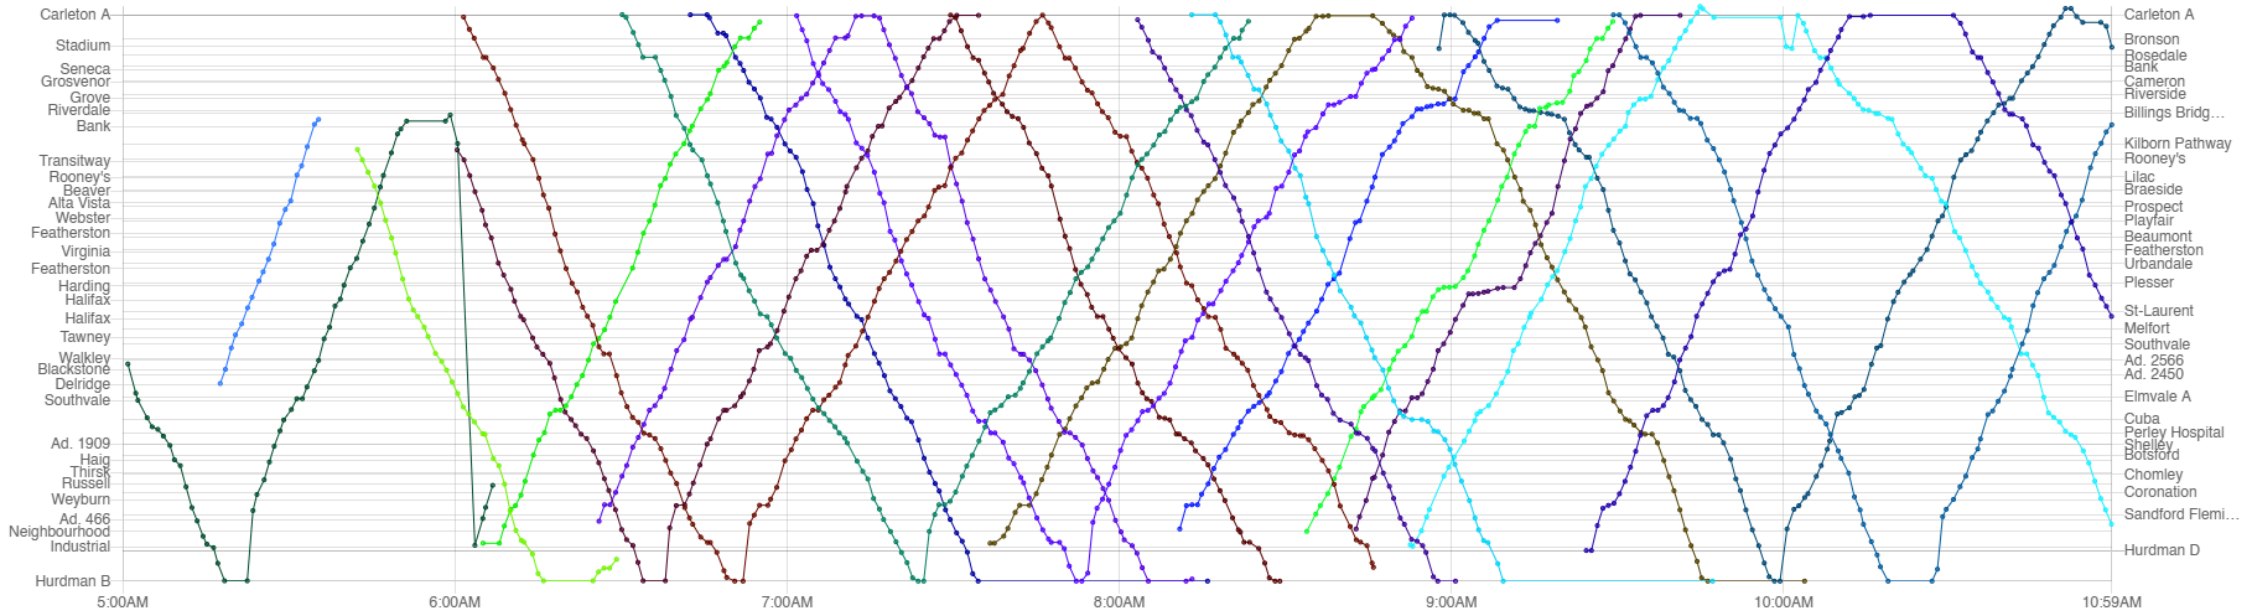

Route 48 | 4 May string chart (1)

Route 48 | 4 May string chart (3)

Route 48 | 5 May string chart (1)

Route 48 | 5 May string chart (2)

Route 48 | 5 May string chart (3)

Route 48 | 6 May string chart (1)

Route 48 | 6 May string chart (2)

Route 48 | 6 May string chart (3)

Route 48 | 7 May string chart (1)

Route 48 | 7 May string diagram (2)

Route 48 | 7 May string diagram (3)

Route 48 | 8 May string diagram (1)

Route 48 | 8 May string diagram (2)

Route 48 | 9 May string diagram (2) - WEEKEND

Route 48 | 10 May string diagram (1) - WEEKEND

Route 48 | 10 May string diagram (2) - WEEKEND