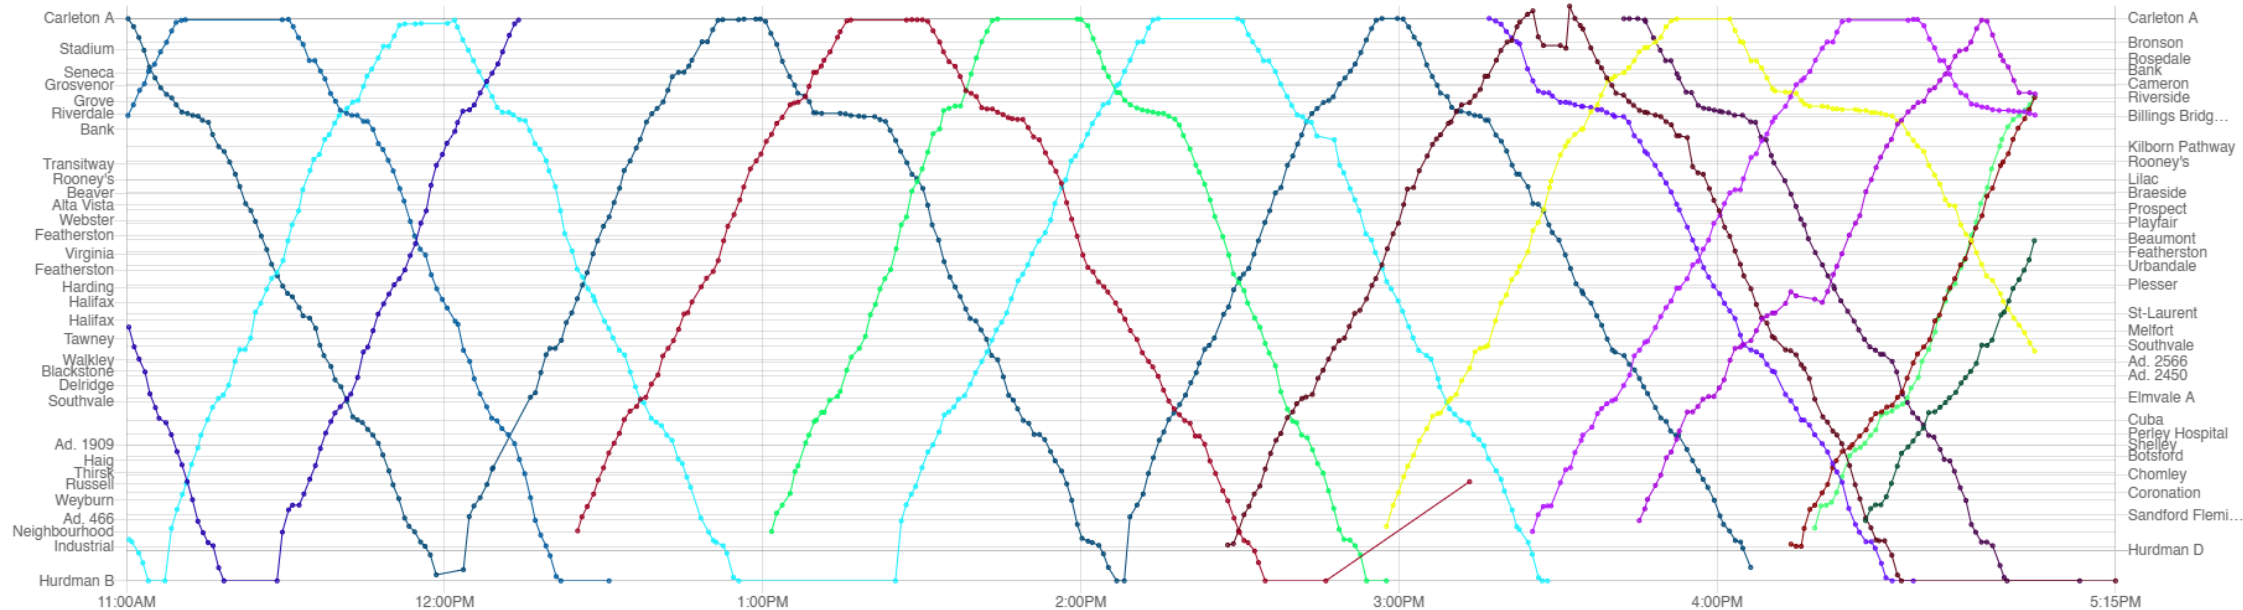

Route 48 | 4 May string chart (1)

Route 48 | 4 May string chart (3)

Route 48 | 5 May string chart (1)

Route 48 | 5 May string chart (2)

Route 48 | 5 May string chart (3)

Route 48 | 6 May string chart (1)

Route 48 | 6 May string chart (2)

Route 48 | 6 May string chart (3)

Route 48 | 7 May string chart (1)

Route 48 | 7 May string diagram (2)

Route 48 | 7 May string diagram (3)

Route 48 | 8 May string diagram (1)

Route 48 | 8 May string diagram (2)

Route 48 | 9 May string diagram (2) - WEEKEND

Route 48 | 10 May string diagram (1) - WEEKEND

Route 48 | 10 May string diagram (2) - WEEKEND