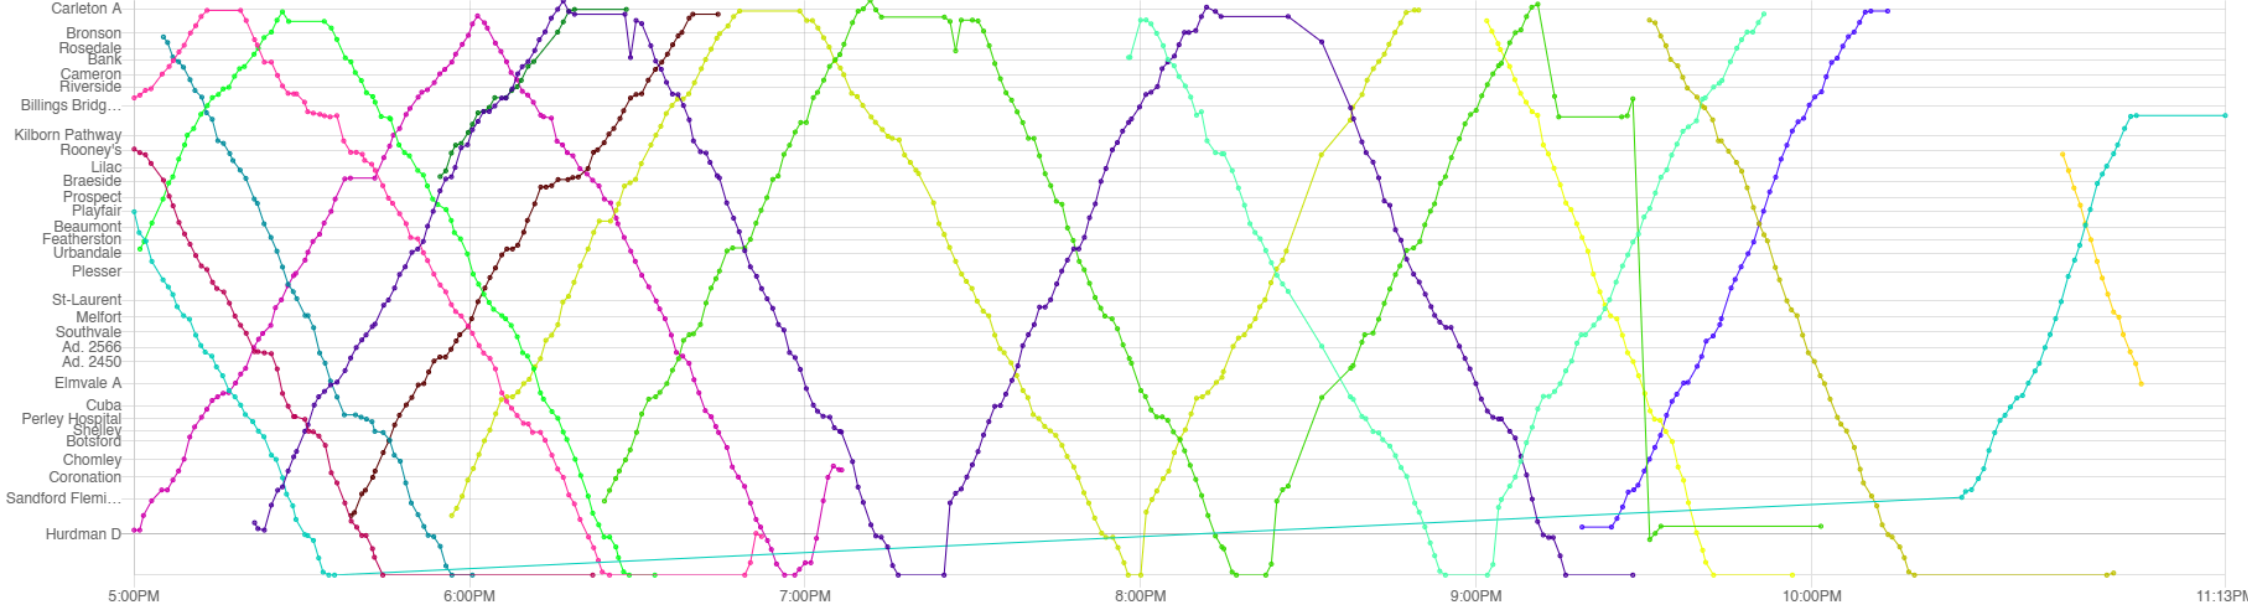

Route 48 | 4 May string chart (1)

Route 48 | 4 May string chart (3)

Route 48 | 5 May string chart (1)

Route 48 | 5 May string chart (2)

Route 48 | 5 May string chart (3)

Route 48 | 6 May string chart (1)

Route 48 | 6 May string chart (2)

Route 48 | 6 May string chart (3)

Route 48 | 7 May string chart (1)

Route 48 | 7 May string diagram (2)

Route 48 | 7 May string diagram (3)

Route 48 | 8 May string diagram (1)

Route 48 | 8 May string diagram (2)

Route 48 | 9 May string diagram (2) - WEEKEND

Route 48 | 10 May string diagram (1) - WEEKEND

Route 48 | 10 May string diagram (2) - WEEKEND