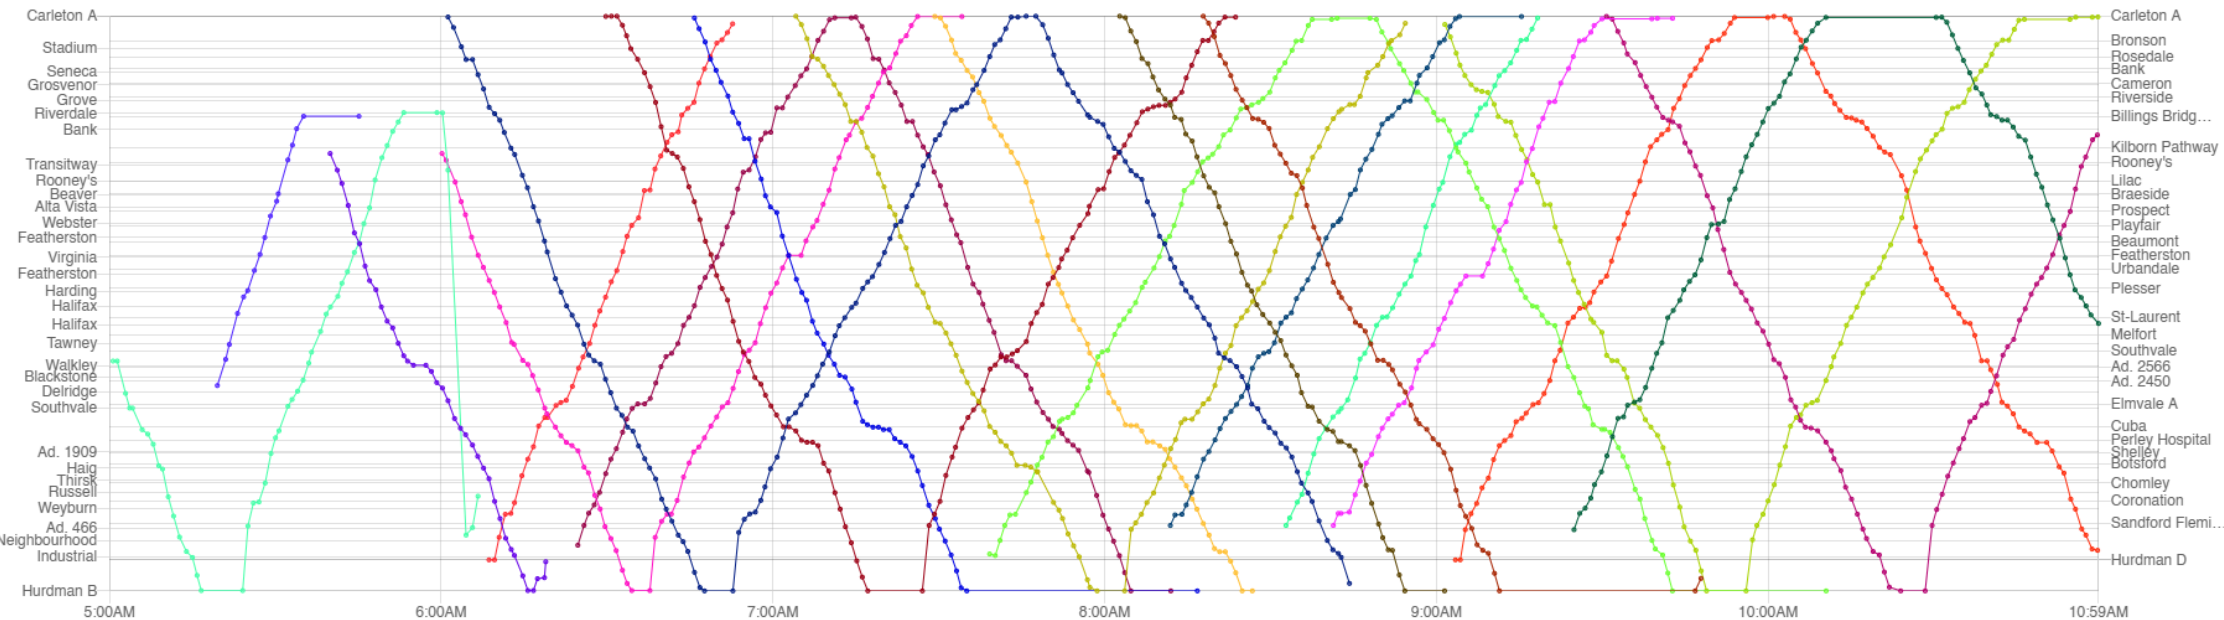

Route 48 | 4 May string chart (1)

Route 48 | 4 May string chart (3)

Route 48 | 5 May string chart (1)

Route 48 | 5 May string chart (2)

Route 48 | 5 May string chart (3)

Route 48 | 6 May string chart (1)

Route 48 | 6 May string chart (2)

Route 48 | 6 May string chart (3)

Route 48 | 7 May string chart (1)

Route 48 | 7 May string diagram (2)

Route 48 | 7 May string diagram (3)

Route 48 | 8 May string diagram (1)

Route 48 | 8 May string diagram (2)

Route 48 | 9 May string diagram (2) - WEEKEND

Route 48 | 10 May string diagram (1) - WEEKEND

Route 48 | 10 May string diagram (2) - WEEKEND