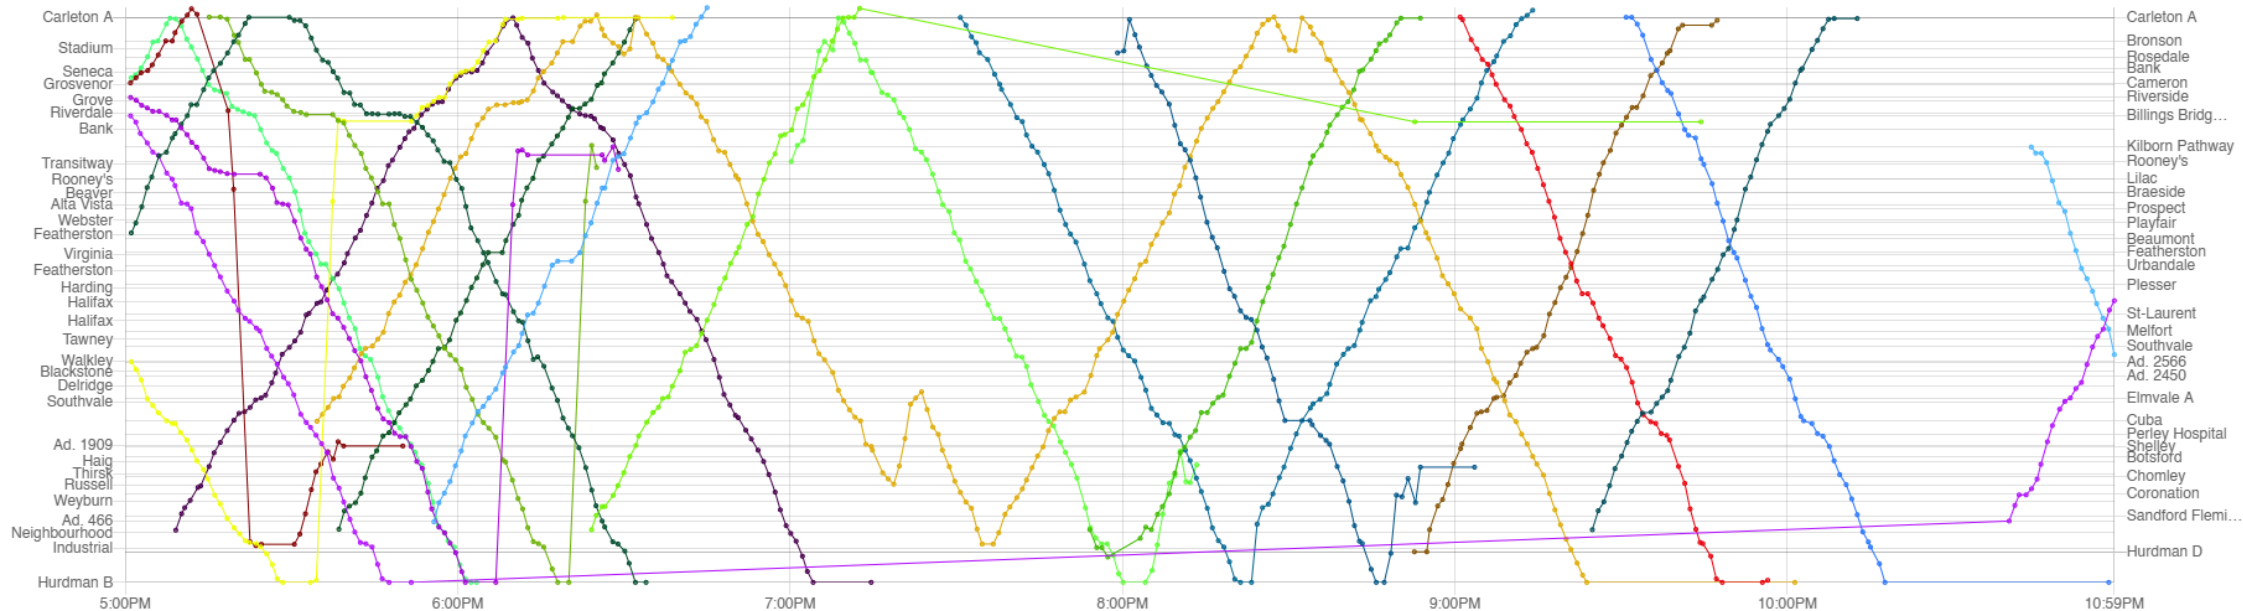

Route 48 | 4 May string chart (1)

Route 48 | 4 May string chart (3)

Route 48 | 5 May string chart (1)

Route 48 | 5 May string chart (2)

Route 48 | 5 May string chart (3)

Route 48 | 6 May string chart (1)

Route 48 | 6 May string chart (2)

Route 48 | 6 May string chart (3)

Route 48 | 7 May string chart (1)

Route 48 | 7 May string diagram (2)

Route 48 | 7 May string diagram (3)

Route 48 | 8 May string diagram (1)

Route 48 | 8 May string diagram (2)

Route 48 | 9 May string diagram (2) - WEEKEND

Route 48 | 10 May string diagram (1) - WEEKEND

Route 48 | 10 May string diagram (2) - WEEKEND