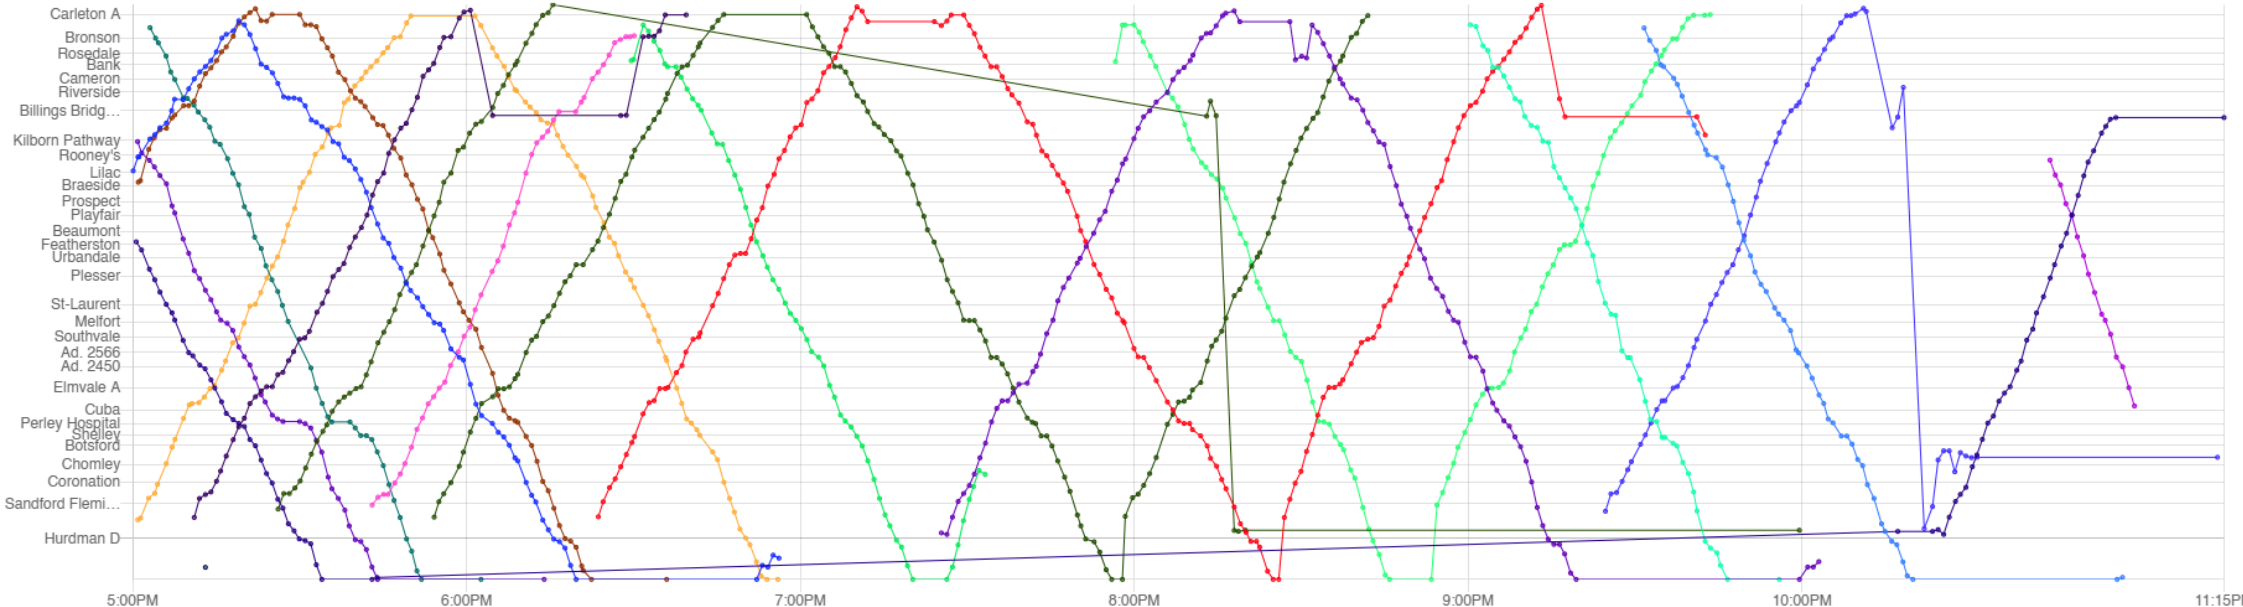

Route 48 | 4 May string chart (1)

Route 48 | 4 May string chart (3)

Route 48 | 5 May string chart (1)

Route 48 | 5 May string chart (2)

Route 48 | 5 May string chart (3)

Route 48 | 6 May string chart (1)

Route 48 | 6 May string chart (2)

Route 48 | 6 May string chart (3)

Route 48 | 7 May string chart (1)

Route 48 | 7 May string diagram (2)

Route 48 | 7 May string diagram (3)

Route 48 | 8 May string diagram (1)

Route 48 | 8 May string diagram (2)

Route 48 | 9 May string diagram (2) - WEEKEND

Route 48 | 10 May string diagram (1) - WEEKEND

Route 48 | 10 May string diagram (2) - WEEKEND