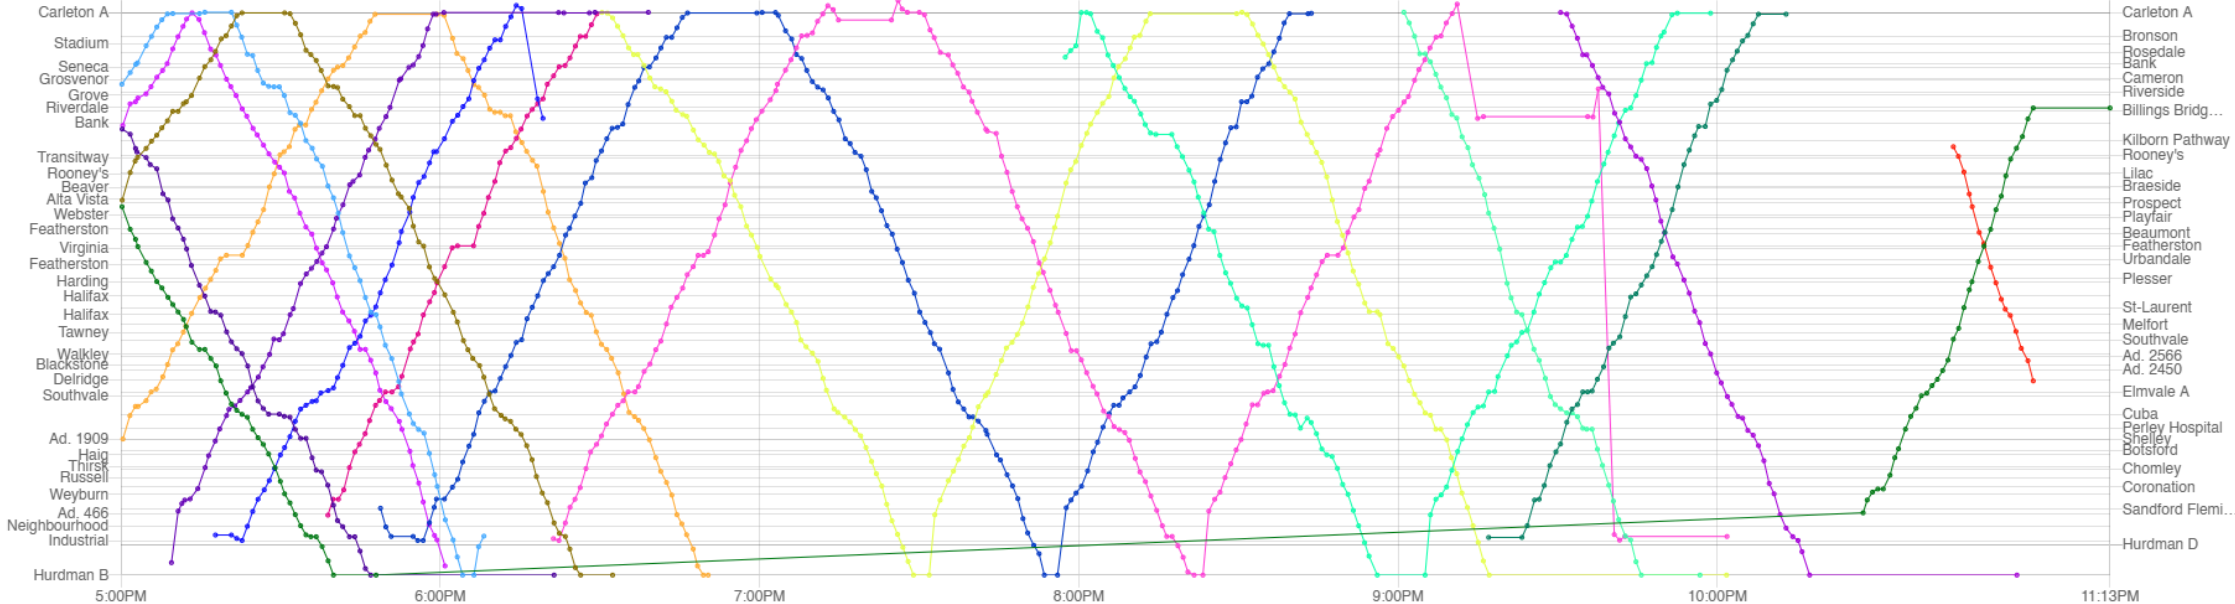

Route 48 | 4 May string chart (1)

Route 48 | 4 May string chart (3)

Route 48 | 5 May string chart (1)

Route 48 | 5 May string chart (2)

Route 48 | 5 May string chart (3)

Route 48 | 6 May string chart (1)

Route 48 | 6 May string chart (2)

Route 48 | 6 May string chart (3)

Route 48 | 7 May string chart (1)

Route 48 | 7 May string diagram (2)

Route 48 | 7 May string diagram (3)

Route 48 | 8 May string diagram (1)

Route 48 | 8 May string diagram (2)

Route 48 | 9 May string diagram (2) - WEEKEND

Route 48 | 10 May string diagram (1) - WEEKEND

Route 48 | 10 May string diagram (2) - WEEKEND