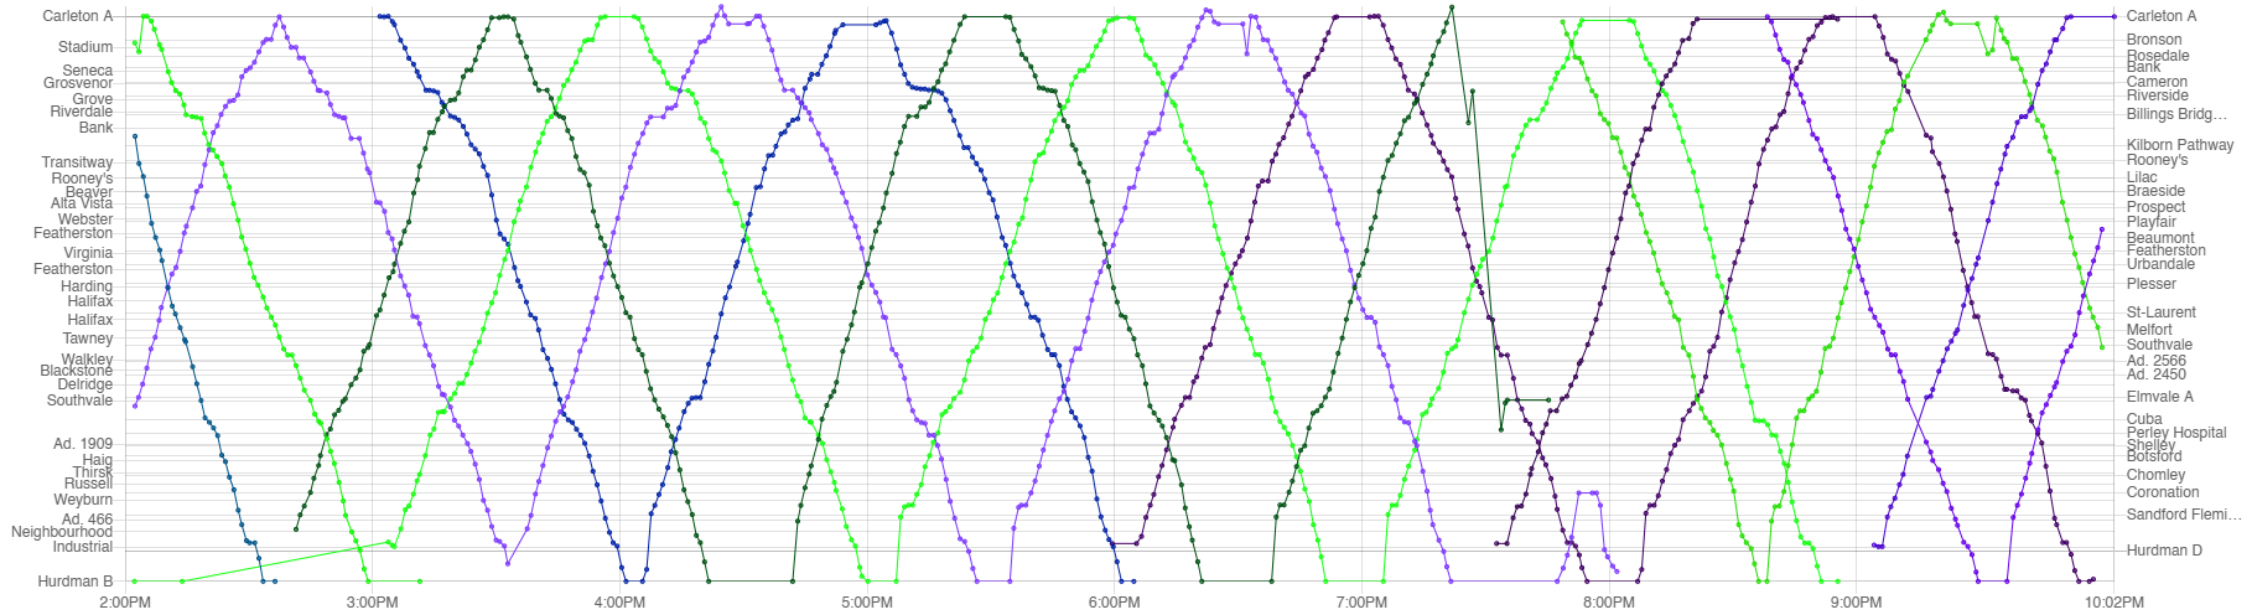

Route 48 | 4 May string chart (1)

Route 48 | 4 May string chart (3)

Route 48 | 5 May string chart (1)

Route 48 | 5 May string chart (2)

Route 48 | 5 May string chart (3)

Route 48 | 6 May string chart (1)

Route 48 | 6 May string chart (2)

Route 48 | 6 May string chart (3)

Route 48 | 7 May string chart (1)

Route 48 | 7 May string diagram (2)

Route 48 | 7 May string diagram (3)

Route 48 | 8 May string diagram (1)

Route 48 | 8 May string diagram (2)

Route 48 | 9 May string diagram (2) - WEEKEND

Route 48 | 10 May string diagram (1) - WEEKEND

Route 48 | 10 May string diagram (2) - WEEKEND